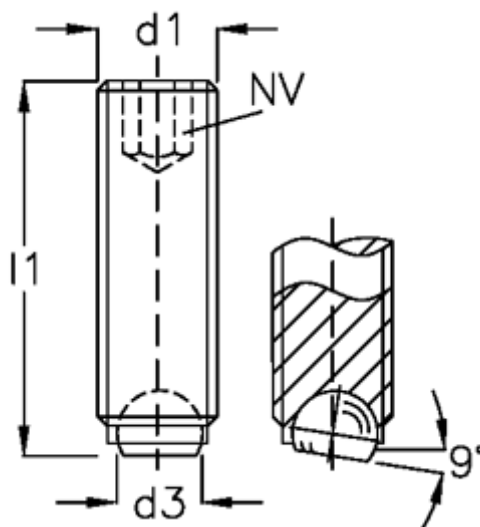

Article number: 209056151

Description: E+G Ball point screw  
GN 605-M6-10-BN

## Measures

---

d1	= M6
d2	= 4.0
d3	= 3.2
Internal hexagon	= 3
l1	= 10